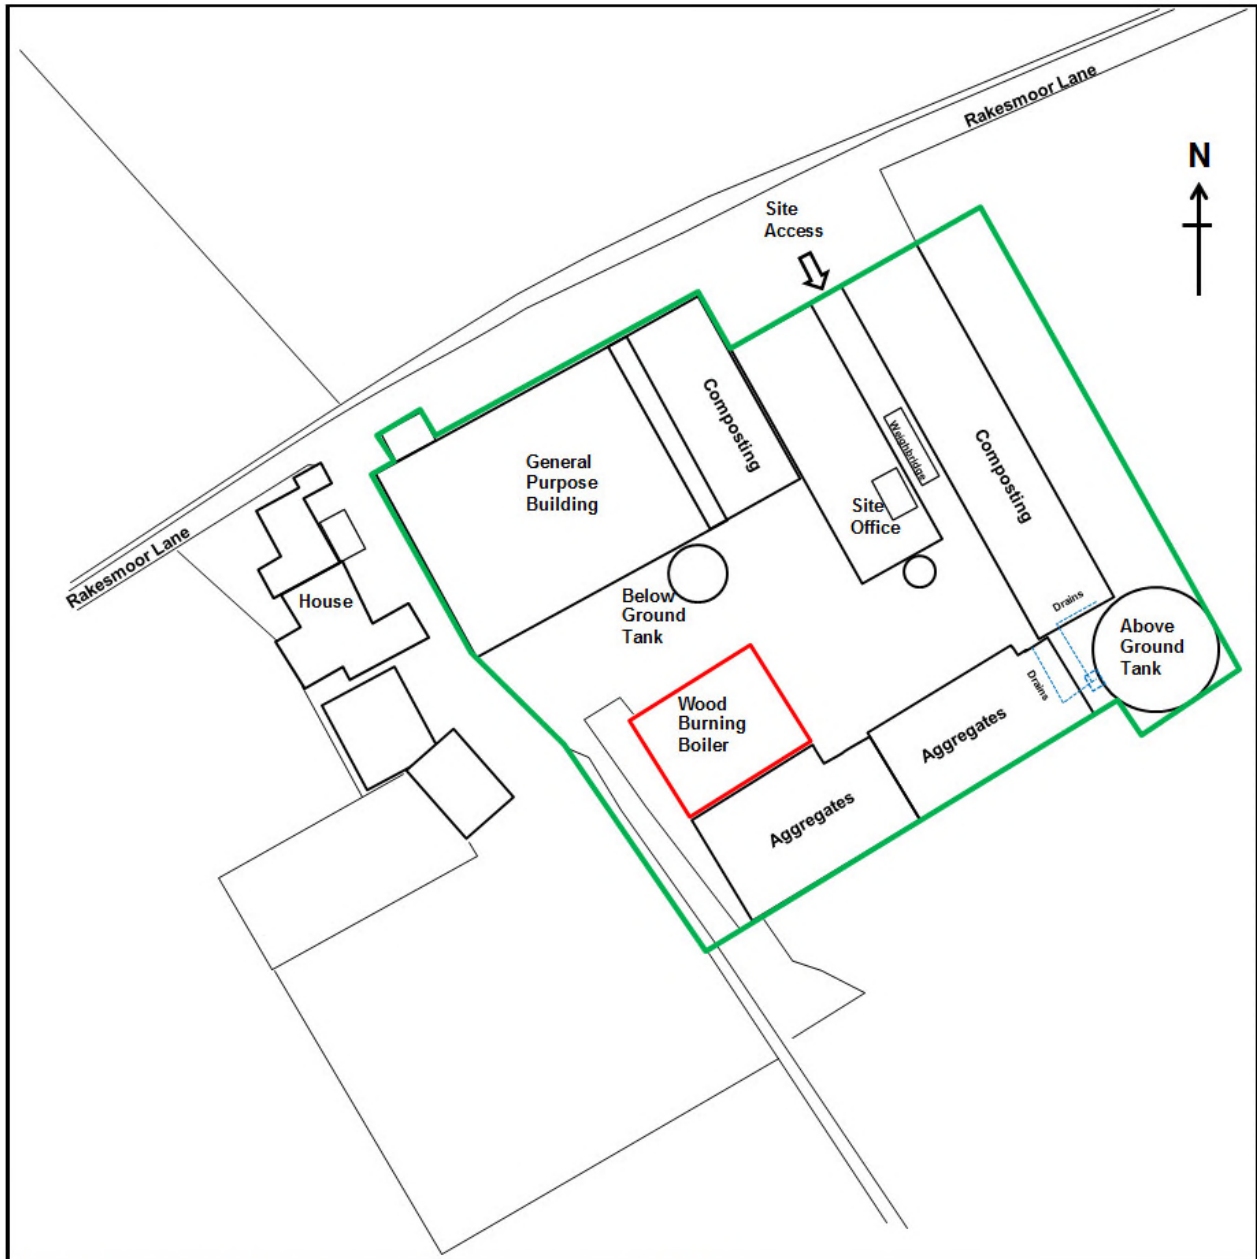

Doc 2: LOCATION MAP

Land Owner/operator:

Brian Armistead.
Sinkfall Farm
Rakesmoor Lane
Barrow-in-Furness
Cumbria
LA14 4QE

Land at OS Grid Ref: Grid ref: SD2118,7358 X: 321200m Y: 473600m

The site is located as shown on Figure 1. Location Plan.

Figure 1: Location Map: Sinkfall Farm, Rakesmoor Lane, Barrow-in-Furness.

Figure 2. Site Plan including External Pad areas (outlined green ink).

**SINKFALL RECYCLING
ENVIRONMENTAL PERMIT BOUNDARY (green line)**