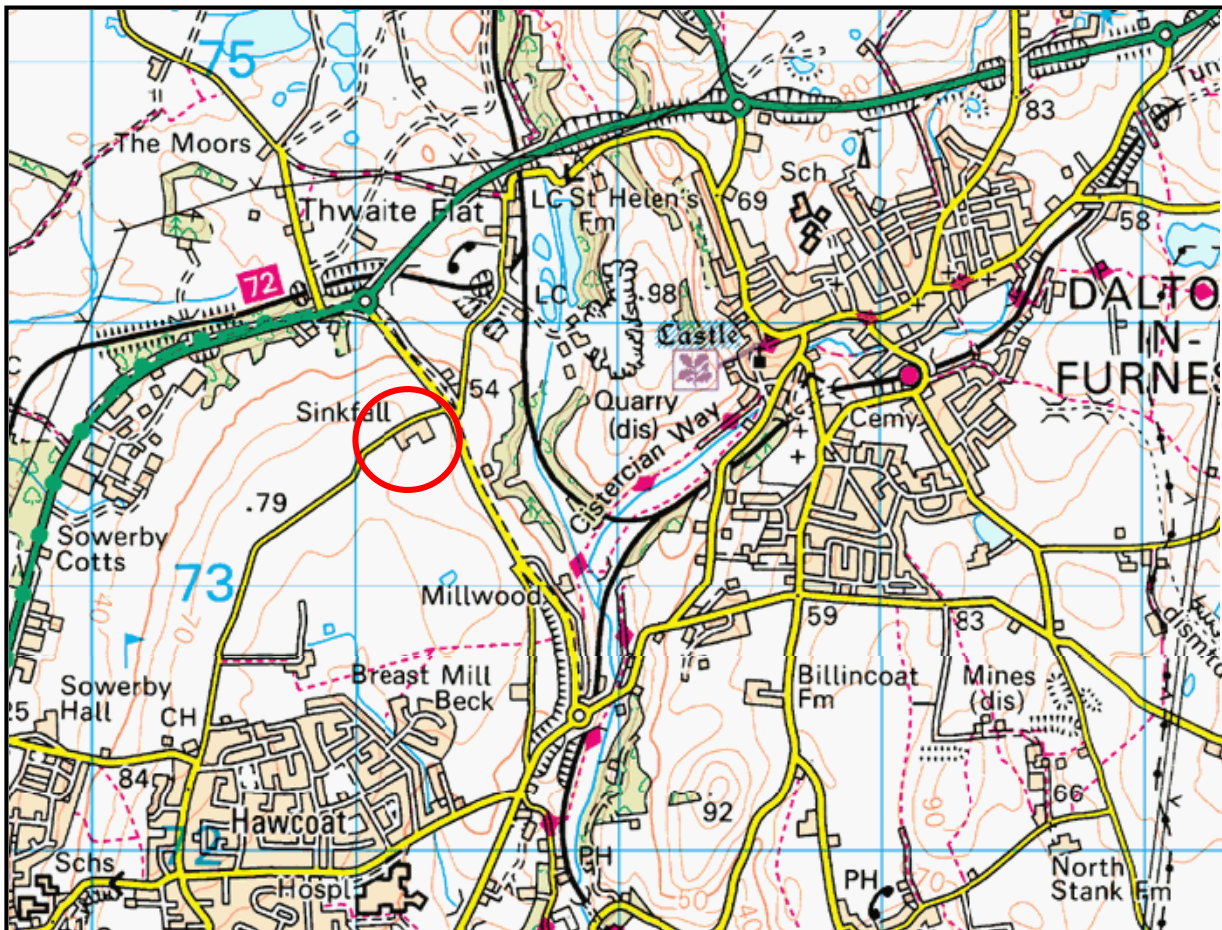

Doc 2: LOCATION MAP

Land Owner/operator:

Brian Armistead.
Sinkfall Farm
Rakesmoor Lane
Barrow-in-Furness
Cumbria
LA14 4QE

Land at OS Grid Ref: Grid ref: SD2118,7358 X: 321200m Y: 473600m

The site is located as shown on Figure 1. Location Plan.

Figure 1: Location Map: Sinkfall Farm, Rakesmoor Lane, Barrow-in-Furness.

Figure 2. Site Plan including External Pad areas (outlined green ink).

**SINKFALL RECYCLING
ENVIRONMENTAL PERMIT BOUNDARY (green line)**

Brian Armistead Ltd.
Rakesmoor Lane
Barrow-in-Furness
Cumbria
LA14 4QE

SCALE

metres 0 10 20 30 40 50

Drawn by: D J Baldwin
Recogen Ltd,
SHREWSBURY Tel: 01743 340630
Date: 30th January 2017