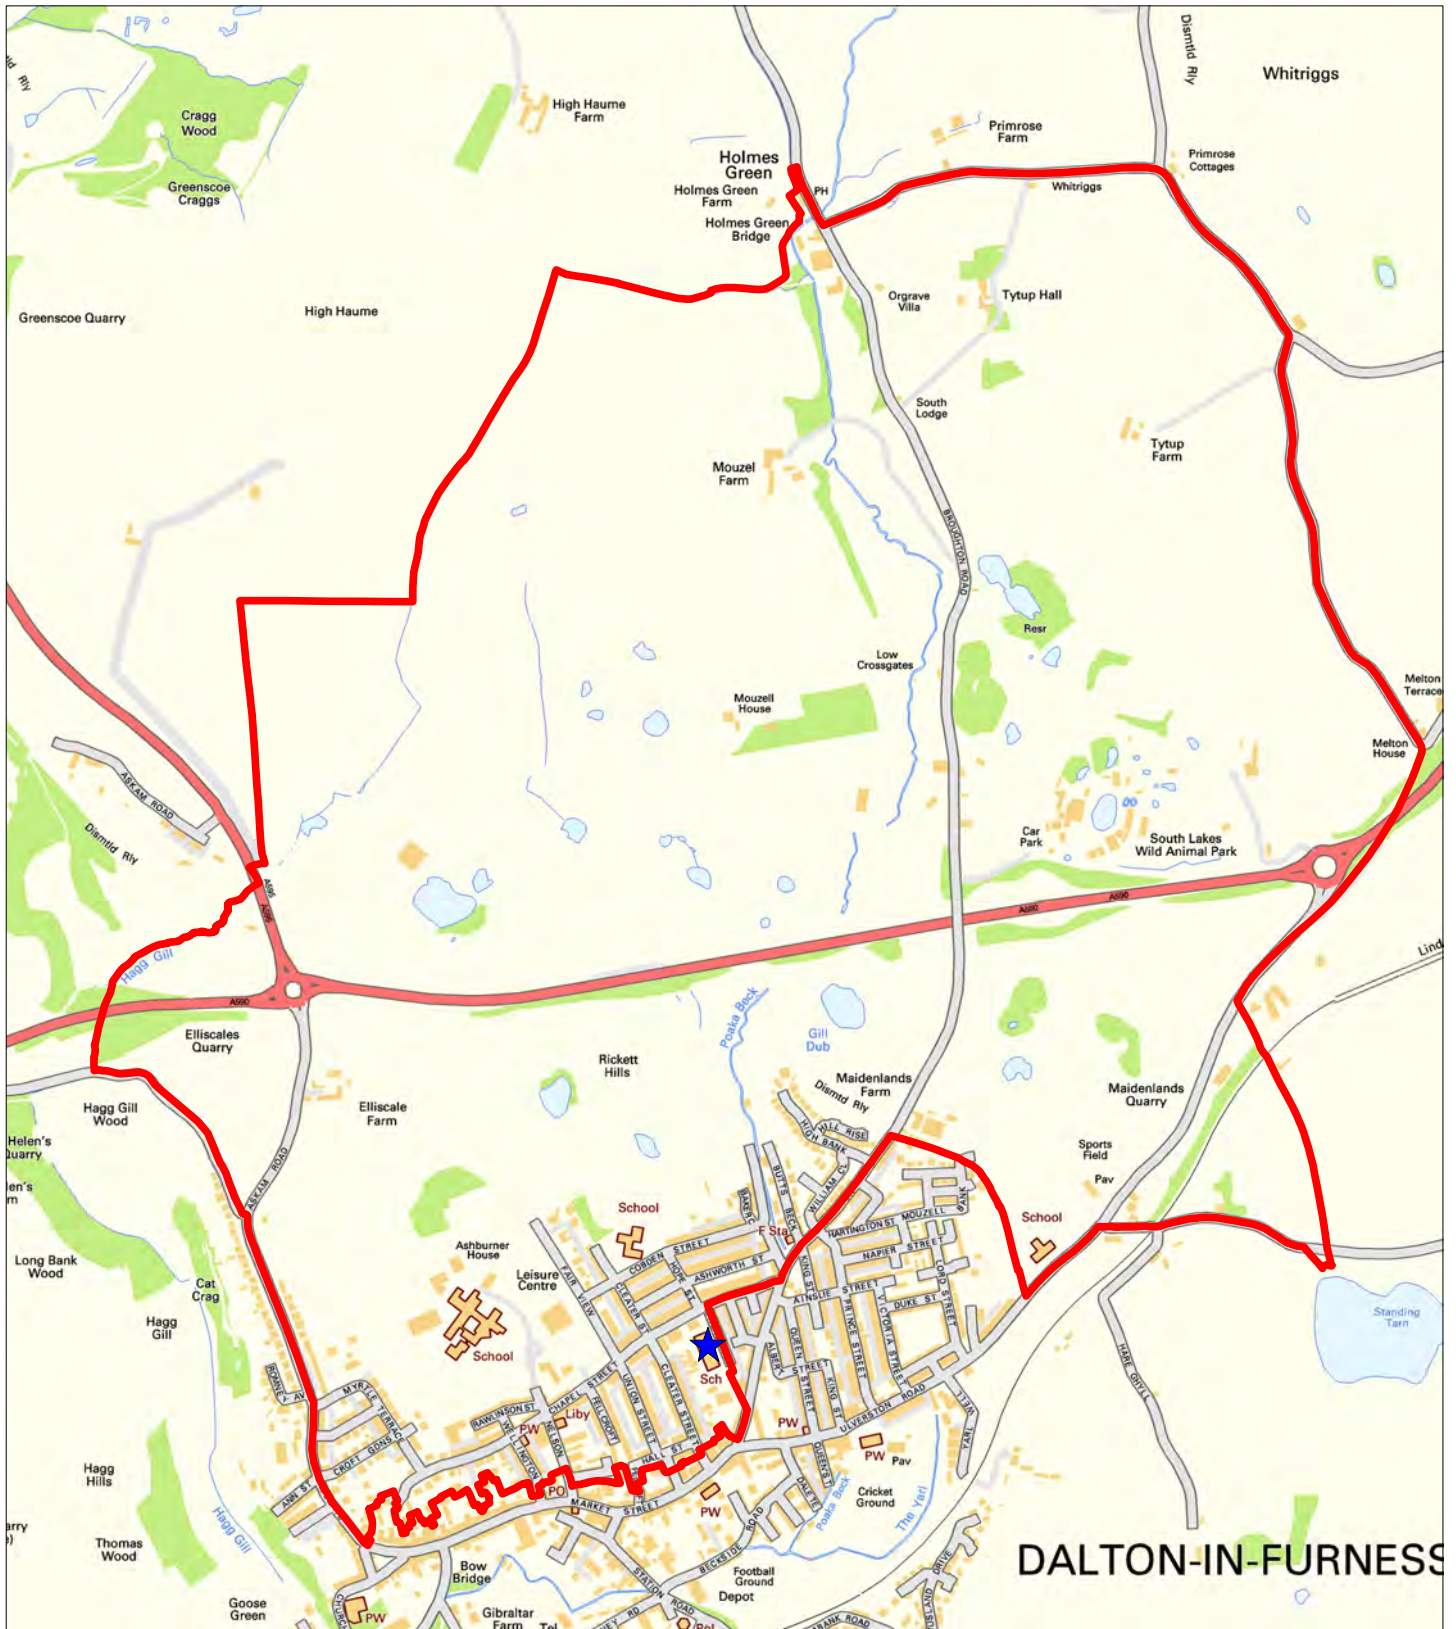

2019 Polling District Review

Dalton North Polling District LA Chapel Street Infants' School

This copy has been produced specifically for internal use by Barrow Borough Council. No further copies may be made. Reproduced from the 1995 Ordnance Survey mapping with the permission of the Controller of Her Majesty's Stationery Office (c) Crown Copyright. Unauthorised reproduction infringes Crown Copyright and may lead to prosecution or civil proceedings.

BARROW BOROUGH COUNCIL Licence No LA100016831

Scale : NOT TO SCALE

Grid : None

Produced on : 28/02/2019

**BOROUGH OF
BARROW IN
FURNESS**