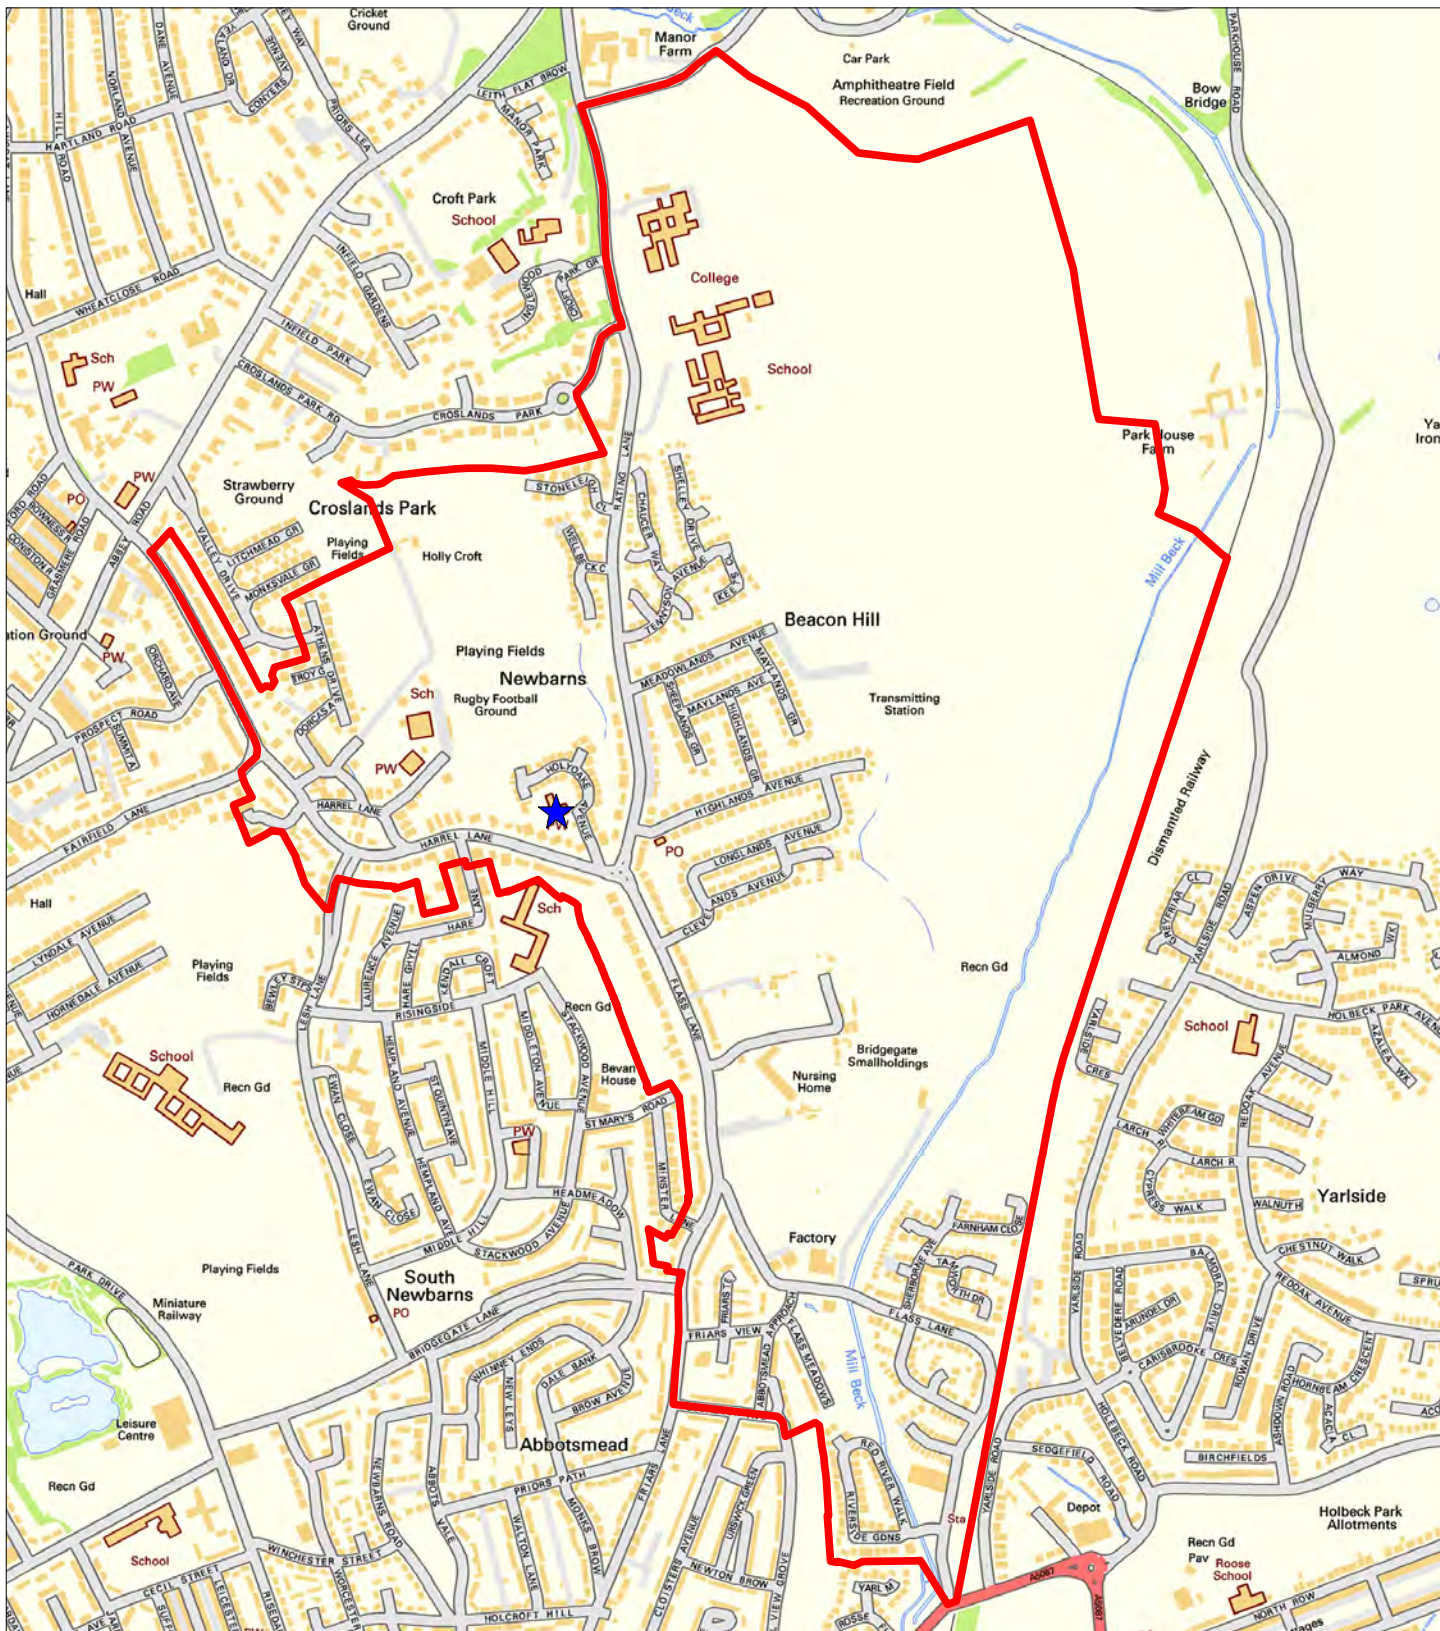

# 2019 Polling District Review

**Newbarns  
Polling District JB  
Beacon Hill Methodist Church Hall  
Holyoake Avenue**

This copy has been produced specifically for internal use by Barrow Borough Council. No further copies may be made. Reproduced from the 1995 Ordnance Survey mapping with the permission of the Controller of Her Majesty's Stationery Office (c) Crown Copyright. Unauthorised reproduction infringes Crown Copyright and may lead to prosecution or civil proceedings.

BARROW BOROUGH COUNCIL Licence No LA100016831

Scale : NOT TO SCALE

Grid : None

Produced on : 28/02/2019