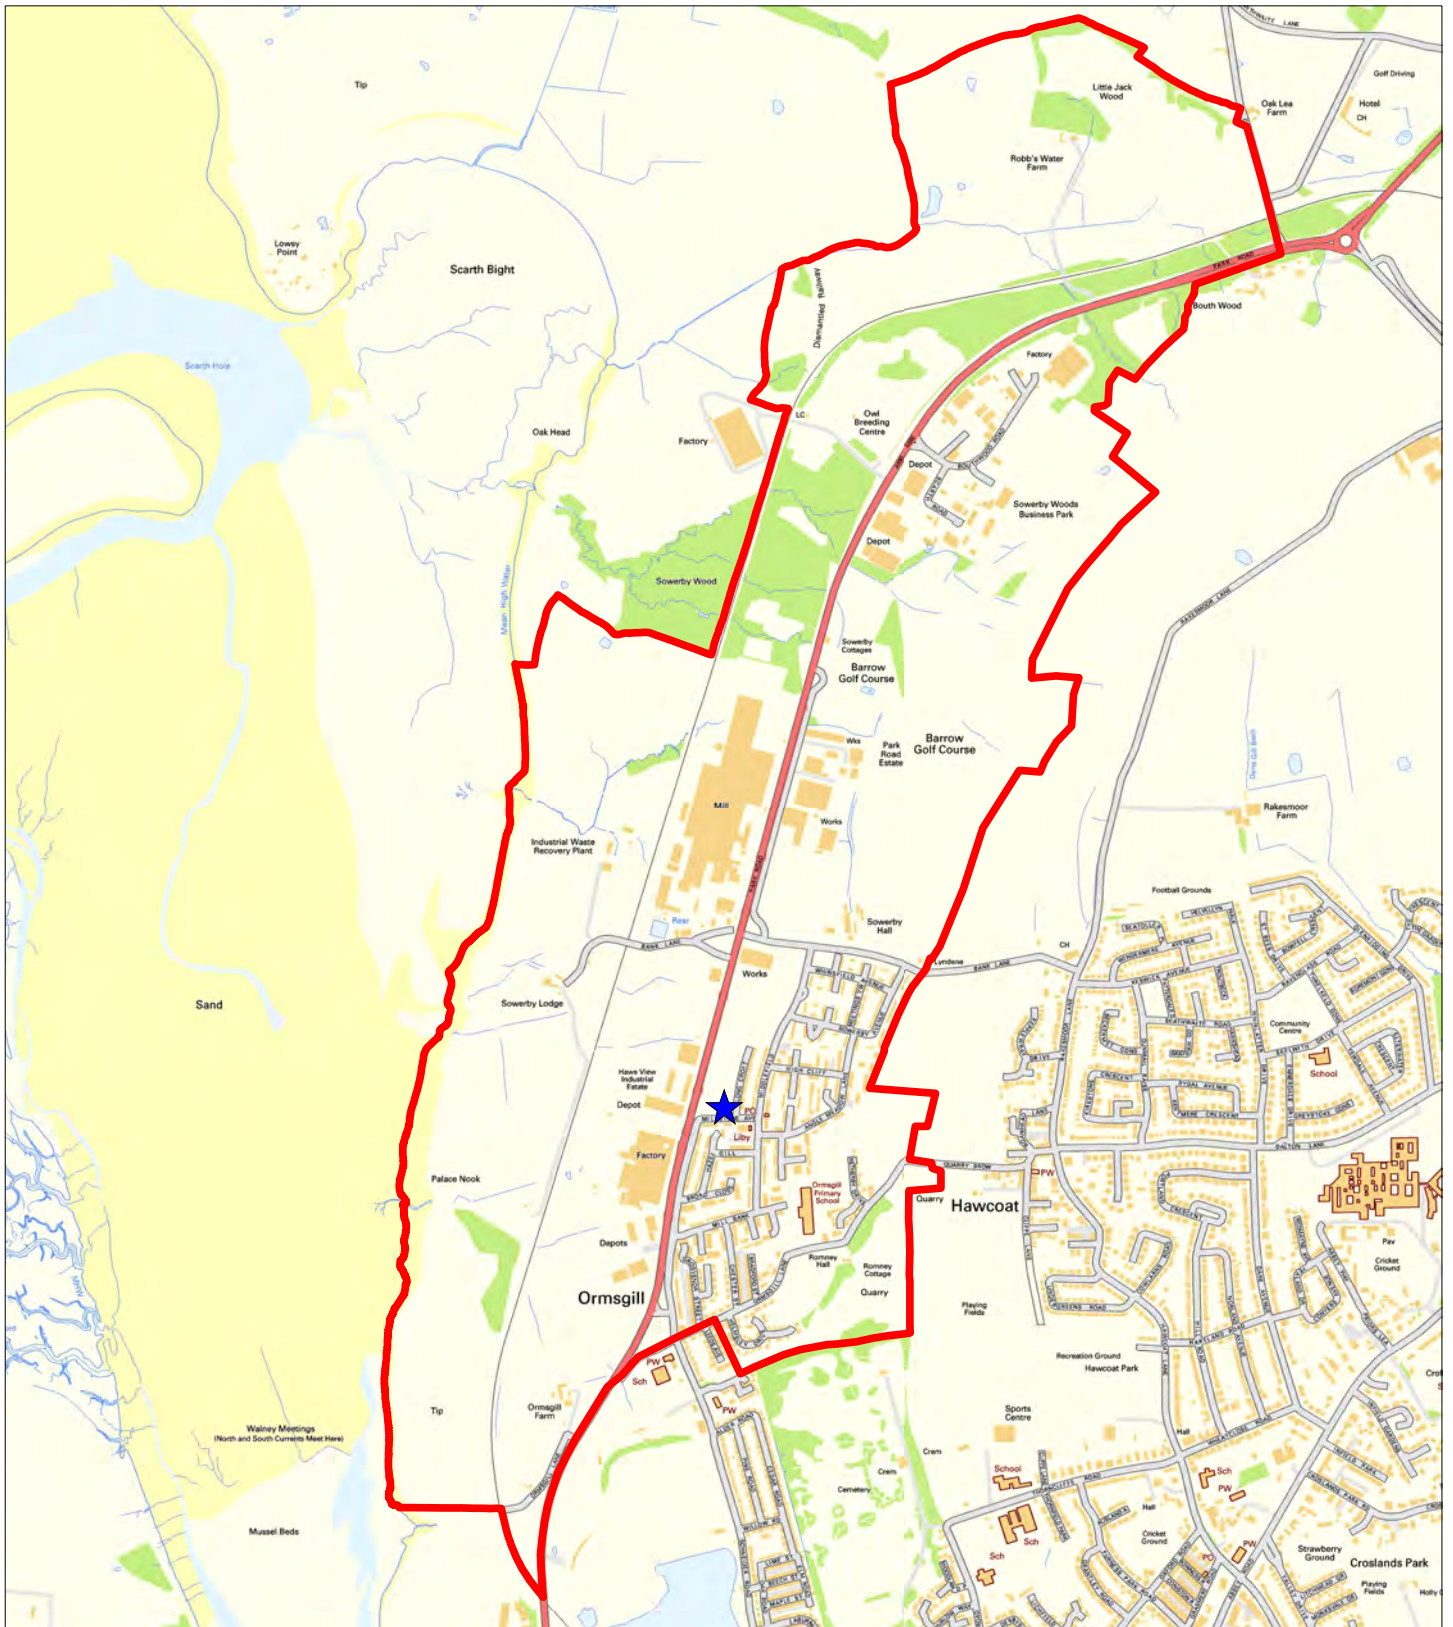

2019 Polling District Review

**Ormsgill
Polling District FC
Ormsgill Community Centre Millstone Avenue**

This copy has been produced specifically for internal use by Barrow Borough Council. No further copies may be made. Reproduced from the 1995 Ordnance Survey mapping with the permission of the Controller of Her Majesty's Stationery Office (c) Crown Copyright. Unauthorised reproduction infringes Crown Copyright and may lead to prosecution or civil proceedings.