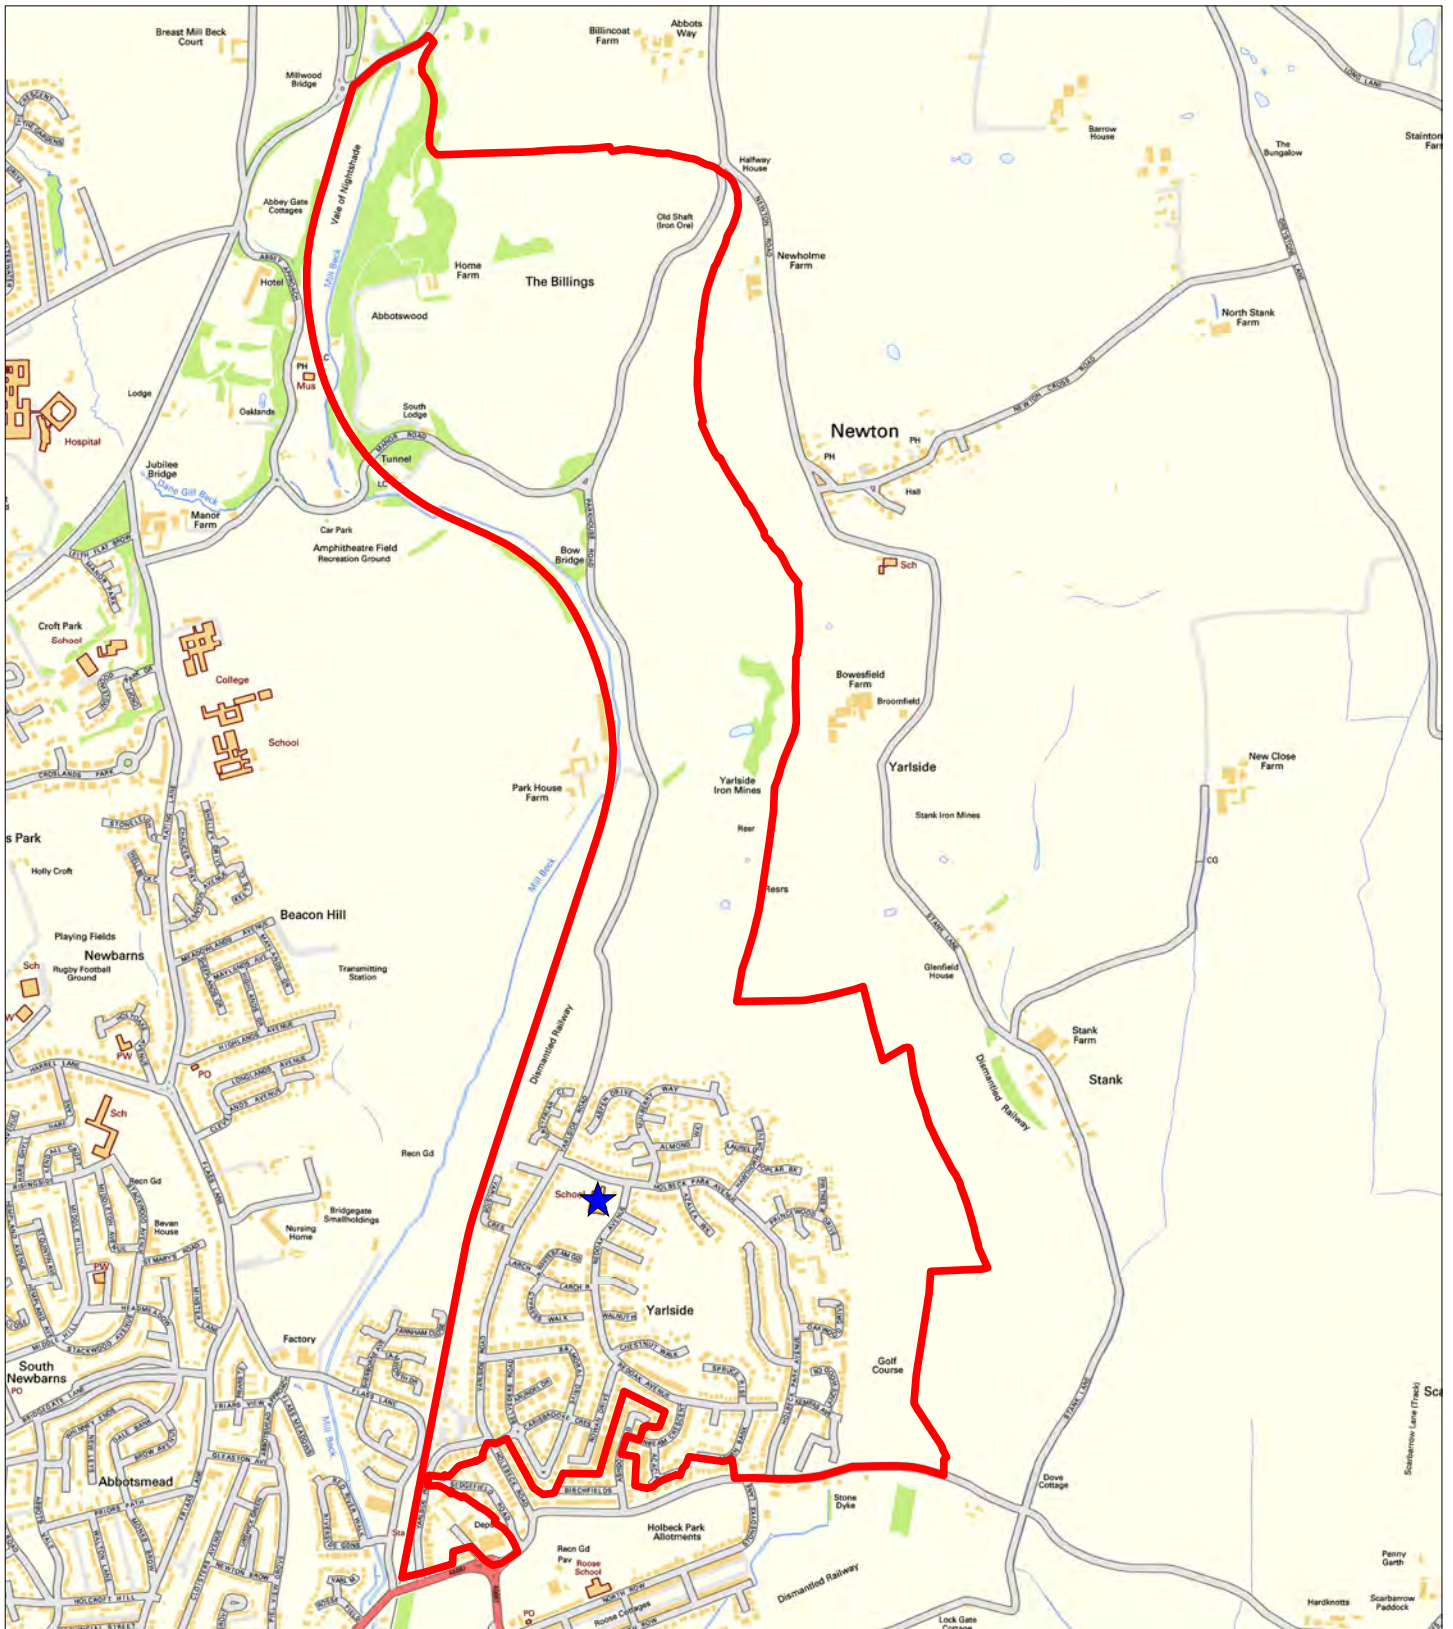

# 2019 Polling District Review

**Roosecote  
Polling District KC  
Yarlside Academy  
Redoak Avenue**

This copy has been produced specifically for internal use by Barrow Borough Council. No further copies may be made. Reproduced from the 1995 Ordnance Survey mapping with the permission of the Controller of Her Majesty's Stationery Office (c) Crown Copyright. Unauthorised reproduction infringes Crown Copyright and may lead to prosecution or civil proceedings.

BARROW BOROUGH COUNCIL Licence No LA100016831

Scale : NOT TO SCALE

Grid : None

Produced on : 28/02/2019