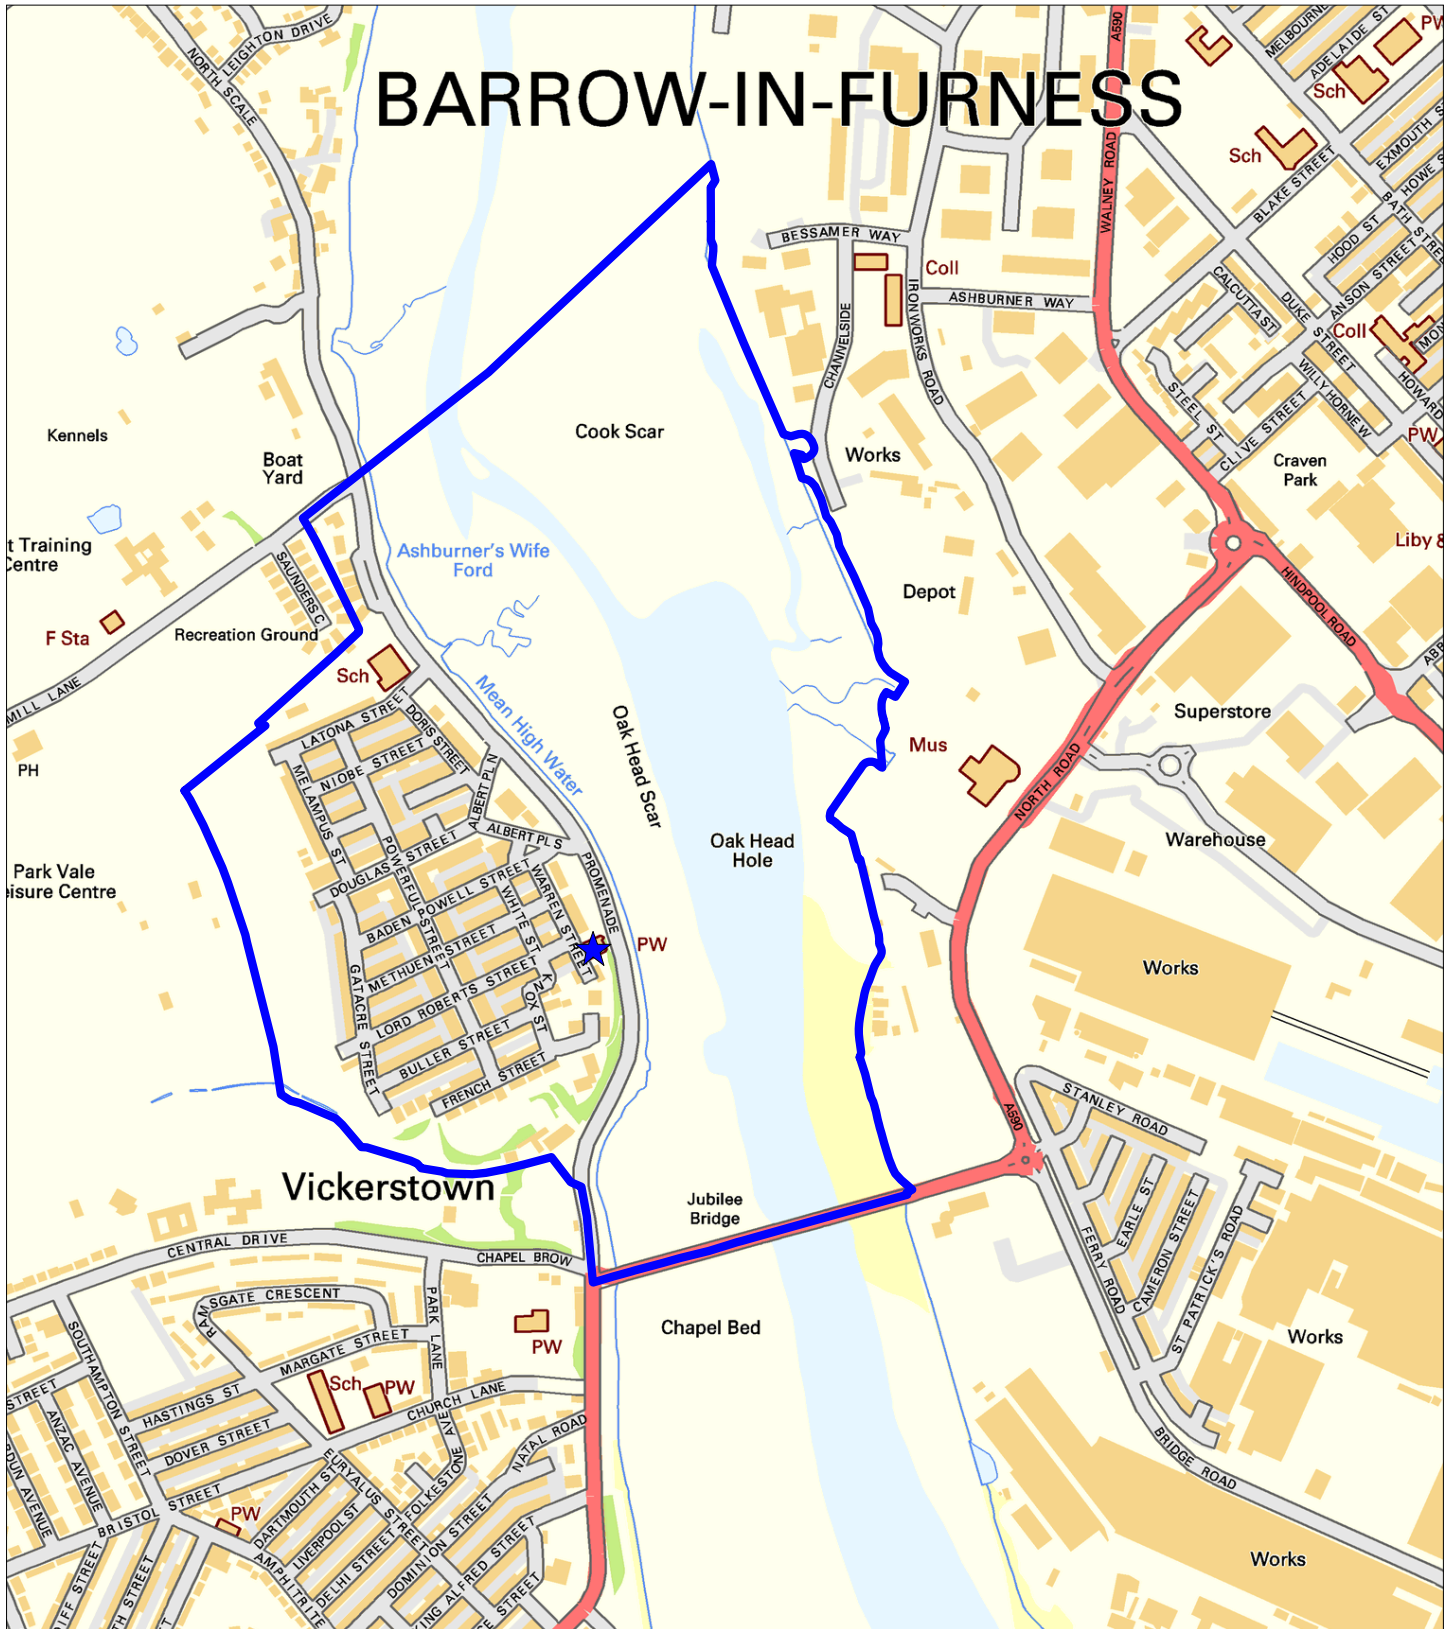

# 2019 Polling District Review

**Walney North  
Polling District AA  
Vickerstown Methodist Church Warren Street**

This copy has been produced specifically for Internal use by Barrow Borough Council. No further copies may be made. Reproduced from the 1995 Ordnance Survey mapping with the permission of the Controller of Her Majesty's Stationery Office (c) Crown Copyright. Unauthorised reproduction infringes Crown Copyright and may lead to prosecution or civil proceedings.