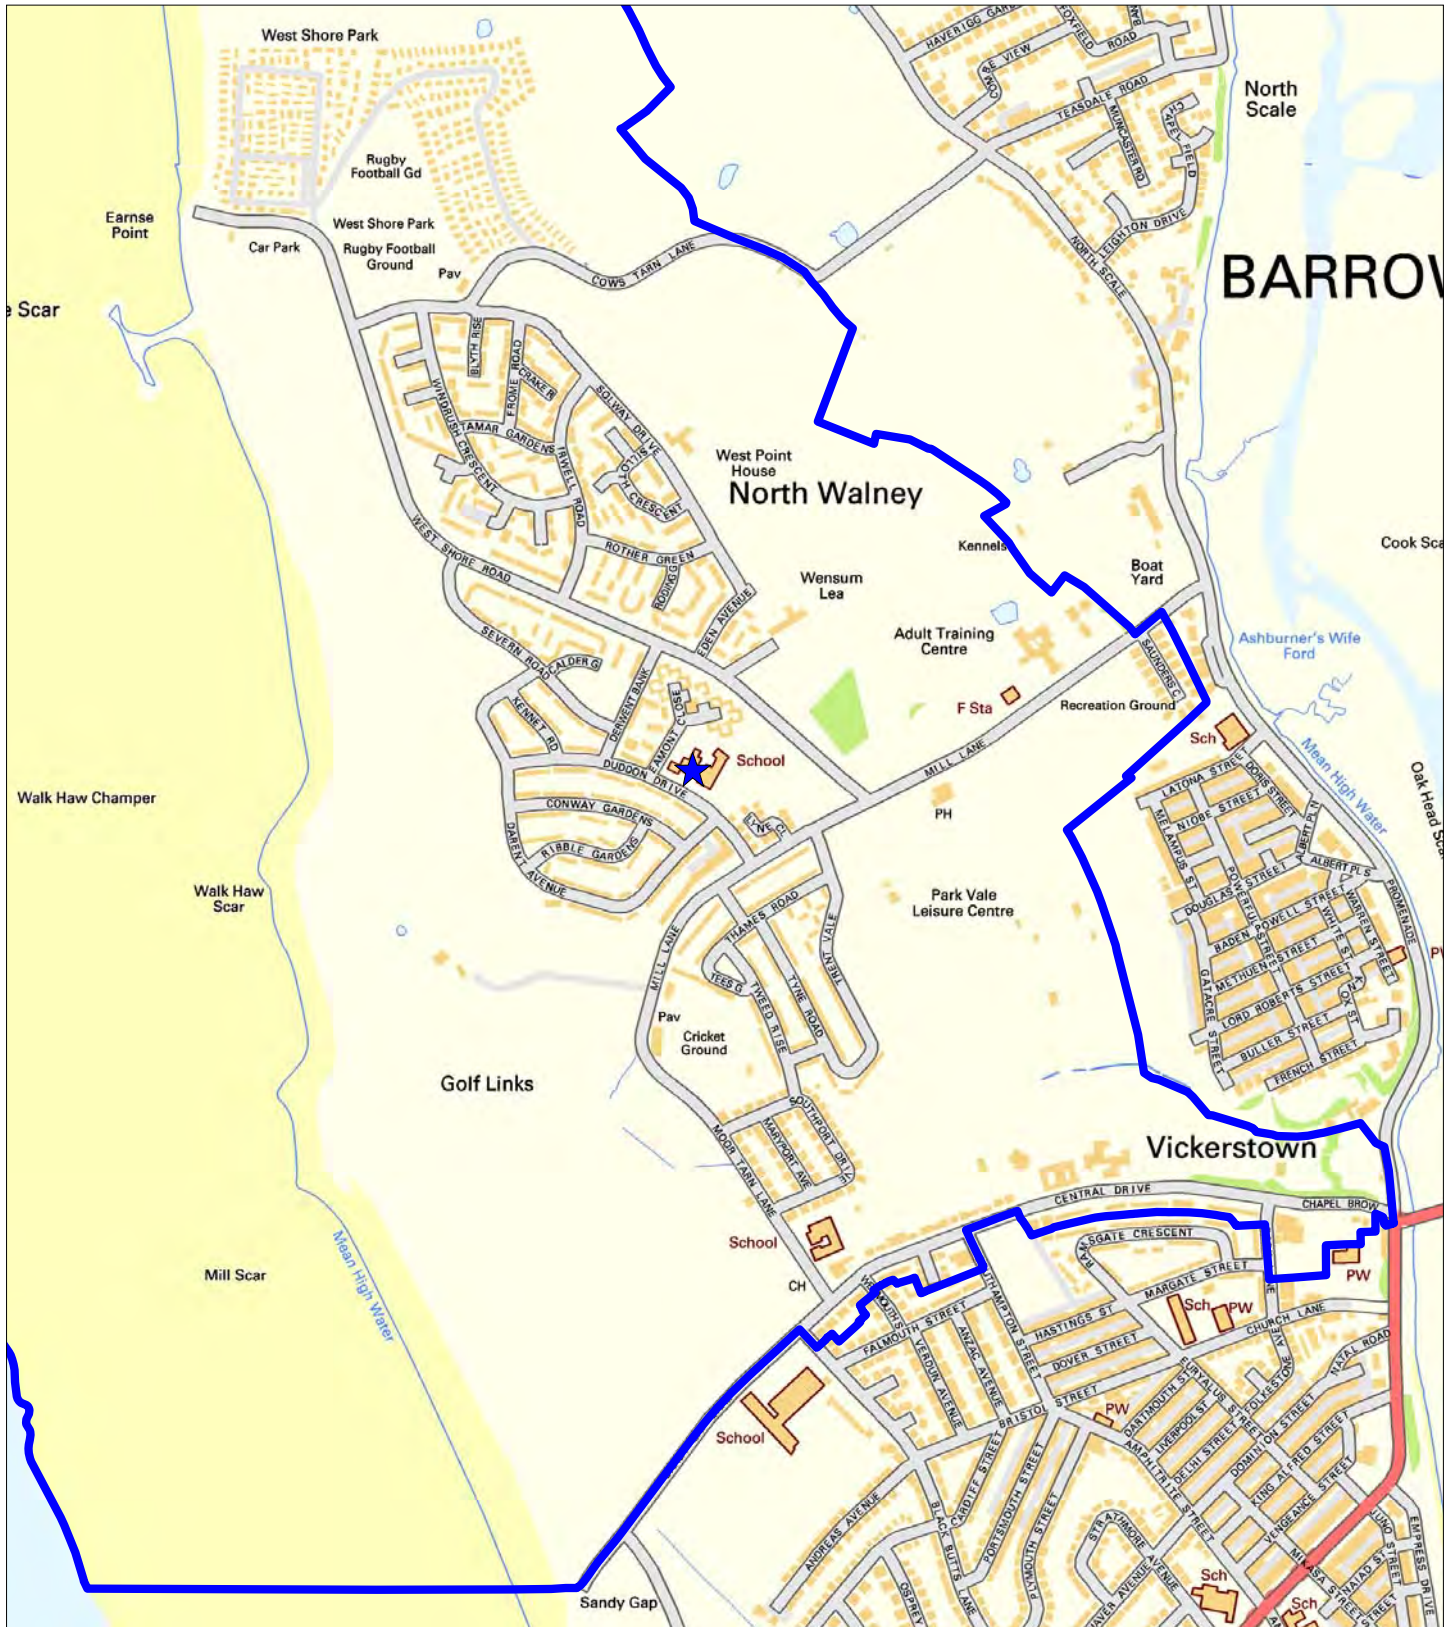

2019 Polling District Review

**Walney North
Polling District AB
North Walney Primary School Duddon Drive**

This copy has been produced specifically for Internal use by Barrow Borough Council. No further copies may be made. Reproduced from the 1995 Ordnance Survey mapping with the permission of the Controller of Her Majesty's Stationery Office (c) Crown Copyright. Unauthorised reproduction infringes Crown Copyright and may lead to prosecution or civil proceedings.

BARROW BOROUGH COUNCIL Licence No LA100016831

Scale : NOT TO SCALE
Grid : None

Produced on : 28/02/2019